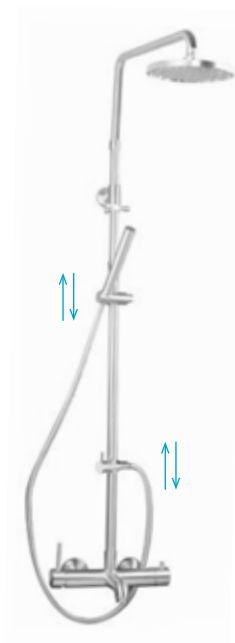

Knives (Utility / Boning / Bread / Decorating / Filleting / Carving / Vegetable
/ Chef's / Kitchen / Salmon / Steak / Chopping)

Slicer (Ham / Tomato / Parer)

LHKWF01
Single Handle Kitchen Faucet

LHSWF02
Single Handle Kitchen Pull-Out Faucet

LHKWF03
Filtration Faucet

LHKWA01
Soap Dispenser

STAINLESS STEEL SANITARYWARES

Single Handle Lavatory Faucet
Wall Mounted Lavatory Faucet
Wall Mounted Bath Faucet
Height Modulation Bath Faucet

Soap Dispenser
Pop-Up Waste
Hand Towel Holder
Bath Towel Holder
Double Layer Bath Towel Holder
Hook (Towel/Cloting)
Paper Holder
Drain

LHSWF01
Single Handle Lavatory Faucet

LHSWF02
Wall Mounted Lavatory Faucet

LHSWF03
Wall Mounted Bath Faucet
Single Handle Rain Shower

LHSWF04
Height Modulation Bath Faucet
Single Handle Rain Shower & Shower Mixer

LHSPA01
Soap Dispenser

LHSPA02
Pop-Up Waste

LHSPA03
Hand Towel Holder

LHSPA04
Bath Towel Holder

LHSPA05
Double Layer Bath Towel Holder

LHSPA06
Hook (Towel / Clothing)

LHSPA07
Paper Holder

LHSPA08
Drain