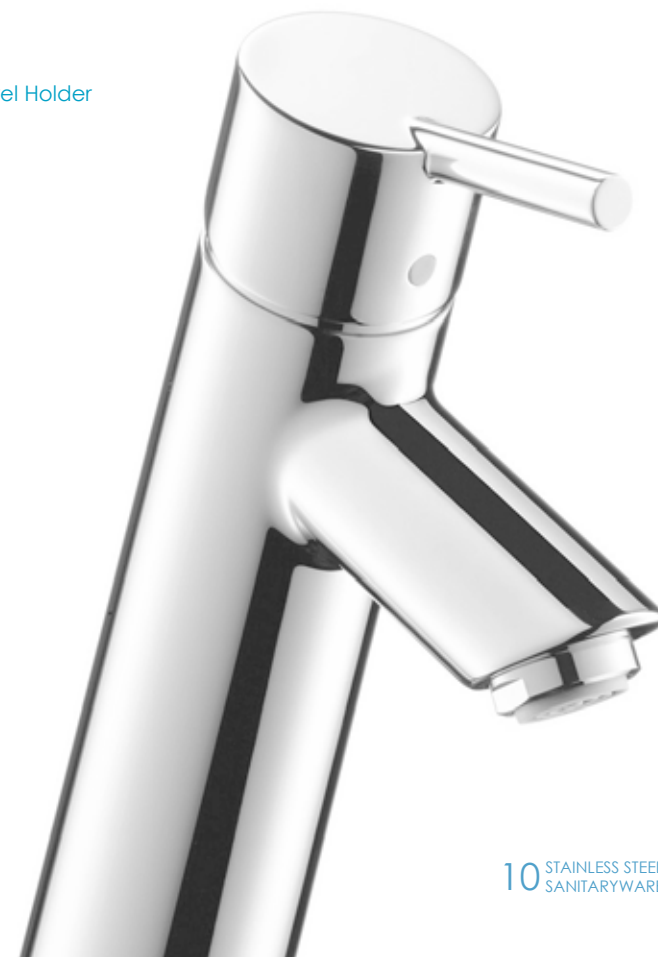

LHKWF03
Filtration Faucet

LHKWA01
Soap Dispenser

STAINLESS STEEL SANITARYWARES

Single Handle Lavatory Faucet
Wall Mounted Lavatory Faucet
Wall Mounted Bath Faucet
Height Modulation Bath Faucet

Soap Dispenser
Pop-Up Waste
Hand Towel Holder
Bath Towel Holder
Double Layer Bath Towel Holder
Hook (Towel/Cloting)
Paper Holder
Drain

LHSWF01
Single Handle Lavatory Faucet

LHSWF02
Wall Mounted Lavatory Faucet

LHSWF03
Wall Mounted Bath Faucet
Single Handle Rain Shower

LHSWF04
Height Modulation Bath Faucet
Single Handle Rain Shower & Shower Mixer